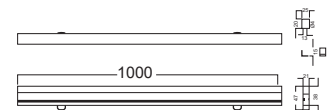

WALL WASHER

Inground Light | Wall Washer

ZERON
NEW LIGHT NEW LIFE

Wall Washer

ZERN-ASMG190002

3.000K 4.000K 5.000K 6.000K

■ Specification

Daya (W)	Input Voltage	Frequency Amp	LED Efikasi	Total Lumen	CRI	Temperatur Warna	Proteksi	Material
6W / 12W	DC 12V, 24V / AC 220V	50/60Hz	130Lm/W	780Lm/1,560Lm	>80Ra (Optional >90Ra)	3000K-6000K, RGB	IP65	Aluminium+PC

Model : ZERN-ASMG19002-6W

Dimension (mm)

Model : ZERN-ASMG19002-12W

Dimension (mm)

Application

* Easy maintenance

- Modular LED for easy replacement
- Opening and closing possible of LED module part and power supply part
- Customizable beam angle
- Temperature max 50°