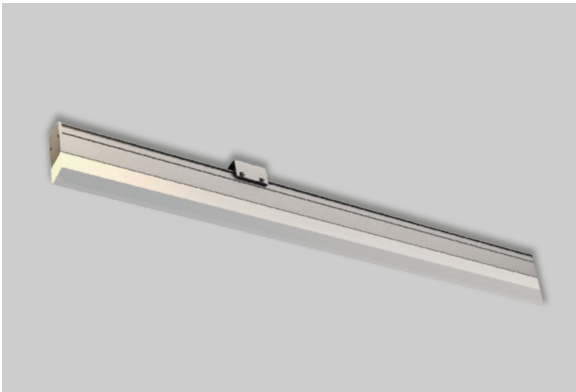

WALL WASHER

Inground Light | Wall Washer

ZERON
NEW LIGHT NEW LIFE

Wall Washer

ZERN-ASMG190002

3.000K 4.000K 5.000K 6.000K

■ Specification

Daya (W)	Input Voltage	Frequency Amp	LED Efikasi	Total Lumen	CRI	Temperatur Warna	Proteksi	Material
6W / 12W	DC 12V, 24V / AC 220V	50/60Hz	130Lm/W	780Lm/1,560Lm	>80Ra (Optional >90Ra)	3000K-6000K, RGB	IP65	Aluminium+PC

Model : ZERN-ASMG19002-6W

Dimension (mm)

Model : ZERN-ASMG19002-12W

Dimension (mm)

Application

* Easy maintenance

- Modular LED for easy replacement
- Opening and closing possible of LED module part and power supply part
- Customizable beam angle
- Temperature max 50°