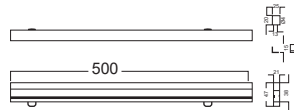

WALL WASHER

Inground Light | Wall Washer

ZERON
NEW LIGHT NEW LIFE

Wall Washer

ZERN-ASMG190002

3.000K 4.000K 5.000K 6.000K

■ Specification

Daya (W)	Input Voltage	Frequency Amp	LED Efikasi	Total Lumen	CRI	Temperatur Warna	Proteksi	Material
6W / 12W	DC 12V, 24V / AC 220V	50/60Hz	130Lm/W	780Lm/1,560Lm	>80Ra (Optional >90Ra)	3000K-6000K, RGB	IP65	Aluminium+PC

Model : ZERN-ASMG19002-6W

Dimension (mm)

Model : ZERN-ASMG19002-12W

Dimension (mm)

Application

* Easy maintenance

- Modular LED for easy replacement
- Opening and closing possible of LED module part and power supply part
- Customizable beam angle
- Temperature max 50°